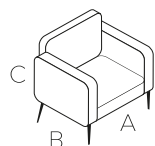

CIRRUS

MX2560

	(2LE/2RE) LOVESEAT CON BRAZO		(1LE/1RE) SILLÓN CON BRAZO		(2S) LOVESEAT SIN BRAZOS		(R) ESQUINERO		(S) SILLÓN SIN BRAZOS		(LS/RS) CHAISE CON BRAZO		(ST) TABURETE		(3D) SOFÁ		(2D) LOVESEAT		(1D) SILLÓN	
	cm	in	cm	in	cm	in	cm	in	cm	in	cm	in	cm	in	cm	in	cm	in	cm	in
A	200	79	111	44	180	71	105	42	90	36	110	44	105	42	220	87	180	71	130	52
B	105	42	105	42	105	42	105	42	105	42	180	71	105	42	105	42	105	42	105	42
C	85	34	85	34	85	34	85	34	85	34	85	34	53	21	85	34	85	34	85	34

CIRRUS

MX2560

IOWA

MX2570

(3D) SOFÁ

	cm	in
A	222	88
B	97	39
C	78	31

(2D) LOVESEAT

	cm	in
A	156	62
B	97	39
C	78	31

(1D) SILLÓN

	cm	in
A	92	37
B	97	39
C	78	31

IOWA

MX2570

	(3D) SOFÁ		(2D) LOVESEAT		(1D) SILLÓN	
	cm	in	cm	in	cm	in
A	222	88	156	62	92	37
B	97	39	97	39	97	39
C	78	31	78	31	78	31

MONTERREY

MX2590

2LE/LEFT ARM
LOVESEAT