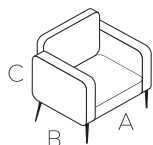

	cm	in
A	192	76
B	115	46
C	69	28

(1D) SILLÓN

	cm	in
A	128	51
B	115	46
C	69	28

FINLEY

MX2620

	(3D) SOFÁ		(2D) LOVESEAT		(1D) SILLÓN	
	cm	in	cm	in	cm	in
A	222	88	156	62	92	37
B	97	39	97	39	97	39
C	80	32	80	32	80	32

FINLEY

MX2620

	(3D) SOFÁ		(2D) LOVESEAT		(1D) SILLÓN	
	cm	in	cm	in	cm	in
A	222	88	156	62	92	37
B	97	39	97	39	97	39
C	80	32	80	32	80	32

DUSTIN

MX2640

swivel

(3D) SOFÁ

	cm	in
A	224	89
B	95	38
C	89	36

(2D) LOVESEAT

	cm	in
A	159	63
B	95	38
C	89	36

(1D) SILLÓN

	cm	in
A	94	38
B	95	38
C	89	36

(SW) SILLÓN GIRATORIO

	cm	in
A	94	38
B	95	38
C	89	36

(SC) SOFÁ CAMA

	cm	in
A	206	82
B	95	38
C	93	37