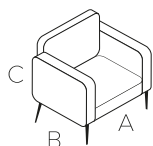

(SW) SILLÓN GIRATORIO

	cm	in
	94	38
	95	38
	89	36

(SC) SOFÁ CAMA

	cm	in
	206	82
	95	38
	93	37

DUSTIN

MX2640

(3D) SOFÁ

	cm	in
A	224	89
B	95	38
C	89	36