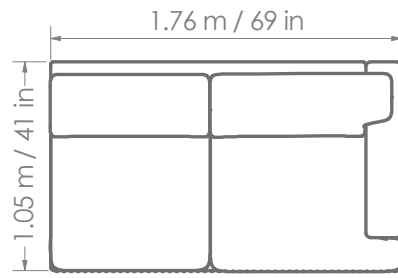

(3D) SOFÁ		(2D) LOVESEAT		(1D) SILLÓN		
cm	in	cm	in	cm	in	
A	229	91	188	75	137	54
B	95	38	95	38	95	38
C	86	34	86	34	86	34

	(3D) SOFÁ		(2D) LOVESEAT		(1D) SILLÓN	
	cm	in	cm	in	cm	in
A	229	91	188	75	137	54
B	95	38	95	38	95	38
C	86	34	86	34	86	34

CIRRUS

MX2560

IOWA

MX2570

(3D) SOFÁ

	cm	in
A	222	88
B	97	39
C	78	31

(2D) LOVESEAT

	cm	in
A	156	62
B	97	39
C	78	31

(1D) SILLÓN

	cm	in
A	92	37
B	97	39
C	78	31

IOWA

MX2570

	(3D) SOFÁ		(2D) LOVESEAT		(1D) SILLÓN	
	cm	in	cm	in	cm	in
A	222	88	156	62	92	37
B	97	39	97	39	97	39
C	78	31	78	31	78	31

MONTERREY

MX2590

2LE/LEFT ARM
LOVESEAT

	cm	in
A	192	76
B	115	46
C	69	28

(1D) SILLÓN

	cm	in
A	128	51
B	115	46
C	69	28

FINLEY

MX2620

	(3D) SOFÁ		(2D) LOVESEAT		(1D) SILLÓN	
	cm	in	cm	in	cm	in
A	222	88	156	62	92	37
B	97	39	97	39	97	39
C	80	32	80	32	80	32