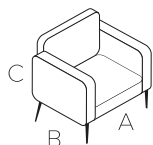

LEFT ARM CHAIR
SILLON BRAZO IZQ

RIGHT ARM CHAIR
SILLON BRAZO DER

CORNER
ESQUINERO

ARMLESS CHAIR
SILLON SIN/BZOS

ARMLESS CHAIR
SILLON SIN/BZOS

ROMERO

MX3310

(3D) SOFÁ

	cm	in
A	227	90
B	104	41
C	80	32

(1D) SILLÓN

	cm	in
	122	49
	104	41
	80	32

(ST) TABURETE

	cm	in
	104	41
	74	30
	45	18

ENZO

MX3320

(CH) CHAISE		
	cm	in
A	165	65
B	173	69
C	81	32