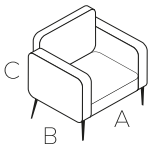

CORNER
ESQUINERO

OTTOMAN
TABURETE

LOVESEAT
LOVESEAT

SOFA
SOFA

AURORA

MX3370

(3D) SOFA

	cm	in
A	290	115
B	104	41
C	52	21