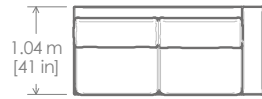

ANDERS

MX3340

RIGHT ARM LOVESEAT
LOVESEAT BRAZO DER