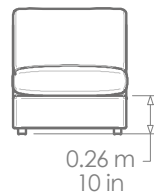

ARMLESS CHAIR
SILLON SIN/BZOS

ARMLESS CHAIR
SILLON SIN/BZOS