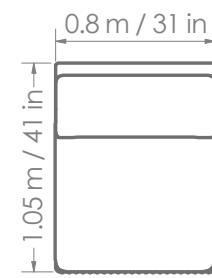

S/ARMLESS
CHAIR