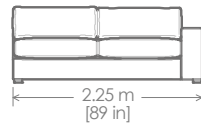

ANDERS

MX3340

RIGHT ARM LOVESEAT
LOVESEAT BRAZO DER