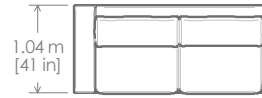

LEFT ARM LOVESEAT
LOVESEAT BRAZO IZQ