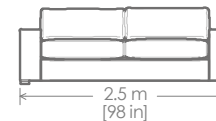

LOVESEAT
LOVESEAT