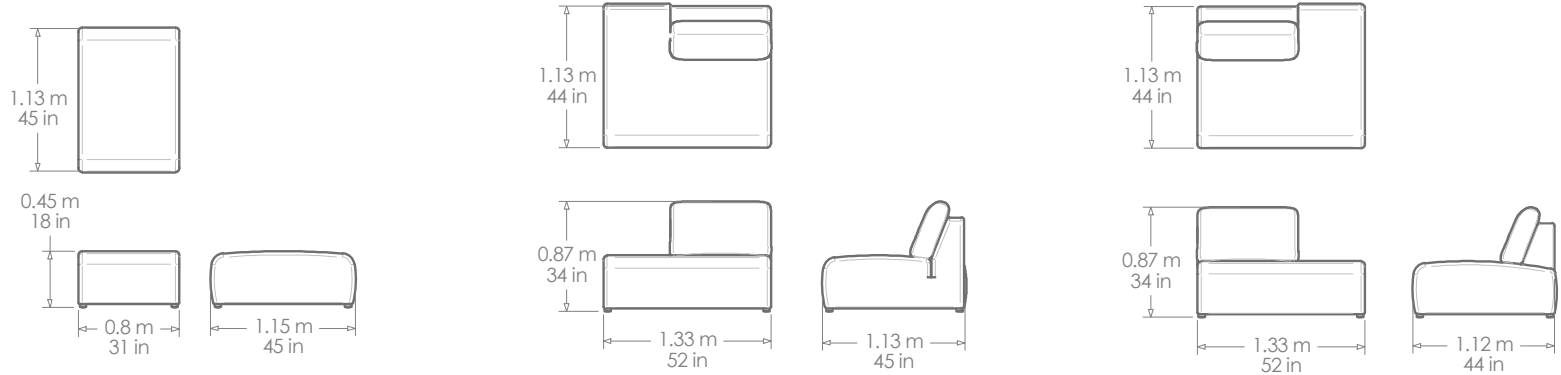

TRISTAN

MX2890

	(3D) SOFÁ		(2D) LOVESEAT		(1D) SILLÓN	
	cm	in	cm	in	cm	in
A	225	89	185	73	95	38
B	105	42	105	42	105	42
C	85	34	85	34	85	34

ASHER

MX2920

	(1LE / 1RE) SILLÓN CON BRAZO		(R) ESQUINERO		(S) SILLÓN SIN BRAZOS		(BLS / BRS) BUMPER CHAISE		(ST) TABURETE	
	cm	in	cm	in	cm	in	cm	in	cm	in
A	96	38	104	41	80	32	133	53	104	41
B	104	41	104	41	104	41	104	41	80	32
C	75	30	75	30	75	30	75	30	45	18

ASHER

MX2920

RIGHT ARM CHAIR
SILLON BRAZO DER

LEFT ARM CHAIR
SILLON BRAZO IZQ

CORNER
ESQUINERO

ARMLESS CHAIR
SILLON SIN/BZOS

OTTOMAN
TABURETE

LEFT BUMPER CHAISE
BUMPER CHAISE IZQ