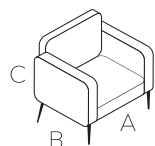

STRATUS

MX2680

	(1L/1RE) SILLÓN CON BRAZO		(R) ESQUINERO		(S) SILLÓN SIN BRAZOS		(ST) TABURETE	
	cm	in	cm	in	cm	in	cm	in
A	111	44	105	42	90	36	105	42
B	105	42	105	42	105	42	105	42
C	85	34	85	34	85	34	53	21

KENDALL

MX2690

	(3D) SOFÁ		(2D) LOVESEAT		(1D) SILLÓN	
	cm	in	cm	in	cm	in
A	238	94	168	67	98	39
B	100	40	100	40	100	40
C	83	33	83	33	83	33

	(3D) SOFÁ		(2D) LOVESEAT		(1D) SILLÓN	
	cm	in	cm	in	cm	in
A	232	92	182	72	106	42
B	101	40	101	40	101	40
C	75	30	75	30	75	30