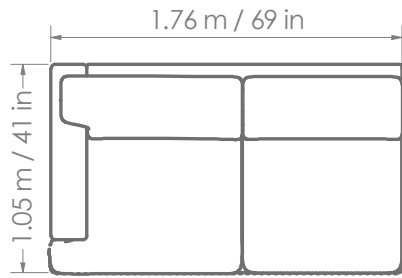

(3D) SOFÁ		(2D) LOVESEAT		(1D) SILLÓN		
cm	in	cm	in	cm	in	
A	229	91	188	75	137	54
B	95	38	95	38	95	38
C	86	34	86	34	86	34

	(3D) SOFÁ		(2D) LOVESEAT		(1D) SILLÓN	
	cm	in	cm	in	cm	in
A	229	91	188	75	137	54
B	95	38	95	38	95	38
C	86	34	86	34	86	34

CIRRUS

MX2560

IOWA

MX2570

(3D) SOFÁ

	cm	in
A	222	88
B	97	39
C	78	31

(2D) LOVESEAT

	cm	in
A	156	62
B	97	39
C	78	31

(1D) SILLÓN

	cm	in
A	92	37
B	97	39
C	78	31

IOWA

MX2570

	(3D) SOFÁ		(2D) LOVESEAT		(1D) SILLÓN	
	cm	in	cm	in	cm	in
A	222	88	156	62	92	37
B	97	39	97	39	97	39
C	78	31	78	31	78	31

MONTERREY

MX2590

2LE/LEFT ARM
LOVESEAT

	cm	in
A	192	76
B	115	46
C	69	28

(1D) SILLÓN

	cm	in
A	128	51
B	115	46
C	69	28

FINLEY

MX2620

	(3D) SOFÁ		(2D) LOVESEAT		(1D) SILLÓN	
	cm	in	cm	in	cm	in
A	222	88	156	62	92	37
B	97	39	97	39	97	39
C	80	32	80	32	80	32