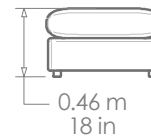

ARMLESS CHAIR
SILLON SIN/BZOS

ARMLESS CHAIR
SILLON SIN/BZOS