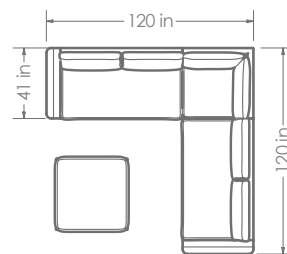

(3D) SOFÁ		(2D) LOVESEAT		(1D) SILLÓN		
cm	in	cm	in	cm	in	
A	229	91	188	75	137	54
B	95	38	95	38	95	38
C	86	34	86	34	86	34

	(3D) SOFÁ		(2D) LOVESEAT		(1D) SILLÓN	
	cm	in	cm	in	cm	in
A	229	91	188	75	137	54
B	95	38	95	38	95	38
C	86	34	86	34	86	34

CRIMSON

MX2530

	(3D) SOFÁ		(2D) LOVESEAT		(1D) SILLÓN	
	cm	in	cm	in	cm	in
A	223	88	163	65	108	43
B	106	42	106	42	106	42
C	95	38	95	38	95	38

CIRRUS

MX2560

	(2LE/2RE) LOVESEAT CON BRAZO		(1LE/1RE) SILLÓN CON BRAZO		(2S) LOVESEAT SIN BRAZOS		(R) ESQUINERO		(S) SILLÓN SIN BRAZOS		(LS/RS) CHAISE CON BRAZO		(ST) TABURETE		(3D) SOFÁ		(2D) LOVESEAT		(1D) SILLÓN	
	cm	in	cm	in	cm	in	cm	in	cm	in	cm	in	cm	in	cm	in	cm	in	cm	in
A	200	79	111	44	180	71	105	42	90	36	110	44	105	42	220	87	180	71	130	52
B	105	42	105	42	105	42	105	42	105	42	180	71	105	42	105	42	105	42	105	42
C	85	34	85	34	85	34	85	34	85	34	85	34	53	21	85	34	85	34	85	34

CIRRUS

MX2560

	(2LE/2RE) LOVESEAT CON BRAZO		(1LE/1RE) SILLÓN CON BRAZO		(2S) LOVESEAT SIN BRAZOS		(R) ESQUINERO		(S) SILLÓN SIN BRAZOS		(LS/RS) CHAISE CON BRAZO		(ST) TABURETE		(3D) SOFÁ		(2D) LOVESEAT		(1D) SILLÓN	
	cm	in	cm	in	cm	in	cm	in	cm	in	cm	in	cm	in	cm	in	cm	in	cm	in
A	200	79	111	44	180	71	105	42	90	36	110	44	105	42	220	87	180	71	130	52
B	105	42	105	42	105	42	105	42	105	42	180	71	105	42	105	42	105	42	105	42
C	85	34	85	34	85	34	85	34	85	34	85	34	53	21	85	34	85	34	85	34

CIRRUS

MX2560

IOWA

MX2570

(3D) SOFÁ

	cm	in
A	222	88
B	97	39
C	78	31

(2D) LOVESEAT

	cm	in
A	156	62
B	97	39
C	78	31