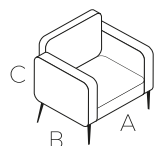

KENDALL

MX2690

	(3D) SOFÁ		(2D) LOVESEAT		(1D) SILLÓN	
	cm	in	cm	in	cm	in
A	238	94	168	67	98	39
B	100	40	100	40	100	40
C	83	33	83	33	83	33

	(3D) SOFÁ		(2D) LOVESEAT		(1D) SILLÓN	
	cm	in	cm	in	cm	in
A	232	92	182	72	106	42
B	101	40	101	40	101	40
C	75	30	75	30	75	30

KEYSTONE

MX2750

(3D) SOFÁ

cm in

A	232	92
B	101	40
C	75	30

(2D) LOVESEAT

cm in

	182	72
	101	40
	75	30

(1D) SILLÓN

cm in

	106	42
	101	40
	75	30

YUKON

MX2850

	(SC) SOFÁ CAMA		(2LE / 2RE) LOVESEAT CON BRAZO		(LS / RS) CHAISE CON BRAZO	
	cm	in	cm	in	cm	in
A	202	80	170	67	91	36
B	93	37	93	37	62	25
C	87	35	87	35	87	35