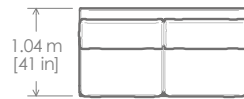

ARMLESS LOVESEAT
LOVESEAT SIN/BZOS