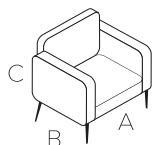

SMILE

CM180

(1D) SILLÓN

	cm	in
A	80	32
B	82	33
C	82	33