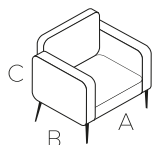

	cm	in
A	192	76
B	115	46
C	69	28

(1D) SILLÓN

	cm	in
A	128	51
B	115	46
C	69	28

FINLEY

MX2620

	(3D) SOFÁ		(2D) LOVESEAT		(1D) SILLÓN	
	cm	in	cm	in	cm	in
A	222	88	156	62	92	37
B	97	39	97	39	97	39
C	80	32	80	32	80	32

FINLEY

MX2620

	(3D) SOFÁ		(2D) LOVESEAT		(1D) SILLÓN	
	cm	in	cm	in	cm	in
A	222	88	156	62	92	37
B	97	39	97	39	97	39
C	80	32	80	32	80	32

DUSTIN

MX2640

swivel

(3D) SOFÁ

	cm	in
A	224	89
B	95	38
C	89	36