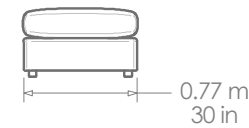

ARMLESS CHAIR
SILLON SIN/BZOS

ARMLESS CHAIR
SILLON SIN/BZOS