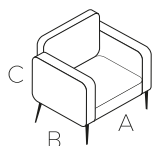

 M I R Z A

2024 **COLLECTION**

**SOFAS
SECTIONALS
& MODULARS**

SIMONE

MX2011

	(3D) SOFÁ		(2D) LOVESEAT		(1D) SILLÓN	
	cm	in	cm	in	cm	in
A	223	88	168	67	105	42
B	96	38	96	38	96	38
C	78	31	78	31	78	31

SOHO

MX2021

(3D) SOFÁ		(2D) LOVESEAT		(1D) SILLÓN		
cm	in	cm	in	cm	in	
A	229	91	188	75	137	54
B	95	38	95	38	95	38
C	86	34	86	34	86	34

	(3D) SOFÁ		(2D) LOVESEAT		(1D) SILLÓN	
	cm	in	cm	in	cm	in
A	229	91	188	75	137	54
B	95	38	95	38	95	38
C	86	34	86	34	86	34