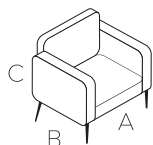

SEATTLE

CM491

(1D) SILLÓN

	cm	in
A	73	29
B	70	28
C	78	31