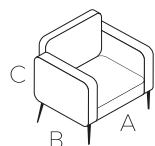

LEFT ARM CHAIR
SILLON BRAZO IZQ

RIGHT ARM CHAIR
SILLON BRAZO DER

CORNER
ESQUINERO

ARMLESS CHAIR
SILLON SIN/BZOS

ARMLESS CHAIR
SILLON SIN/BZOS

ROMERO

MX3310

(3D) SOFÁ

	cm	in
A	227	90
B	104	41
C	80	32

(1D) SILLÓN

	cm	in
	122	49
	104	41
	80	32

(ST) TABURETE

	cm	in
	104	41
	74	30
	45	18

ENZO

MX3320

(CH) CHAISE		
	cm	in
A	165	65
B	173	69
C	81	32