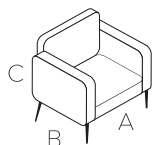

DUSTIN

MX2640

(3D) SOFÁ

	cm	in
A	224	89
B	95	38
C	89	36

(2D) LOVESEAT

	cm	in
	159	63
	95	38
	89	36

(1D) SILLÓN

	cm	in
	94	38
	95	38
	89	36

(SW) SILLÓN GIRATORIO

	cm	in
	94	38
	95	38
	89	36

(SC) SOFÁ CAMA

	cm	in
	206	82
	95	38
	93	37