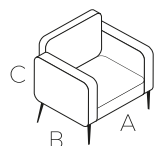

TAHOE

CM480

(1D) SILLÓN

cm in

A	80	32
B	77	31
C	82	33

SEATTLE

CM490

(1D) SILLÓN