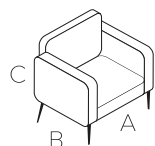

 M I R Z A

2024 **COLLECTION**

**SOFAS
SECTIONALS
& MODULARS**

SIMONE

MX2011

	(3D) SOFÁ		(2D) LOVESEAT		(1D) SILLÓN	
	cm	in	cm	in	cm	in
A	223	88	168	67	105	42
B	96	38	96	38	96	38
C	78	31	78	31	78	31

SOHO

MX2021

(3D) SOFÁ		(2D) LOVESEAT		(1D) SILLÓN		
cm	in	cm	in	cm	in	
A	229	91	188	75	137	54
B	95	38	95	38	95	38
C	86	34	86	34	86	34

	(3D) SOFÁ		(2D) LOVESEAT		(1D) SILLÓN	
	cm	in	cm	in	cm	in
A	229	91	188	75	137	54
B	95	38	95	38	95	38
C	86	34	86	34	86	34