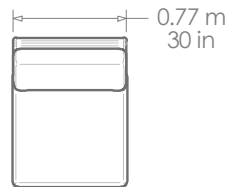

ARMLESS CHAIR
SILLON SIN/BZOS

ARMLESS CHAIR
SILLON SIN/BZOS