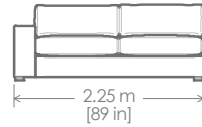

LEFT ARM LOVESEAT
LOVESEAT BRAZO IZQ