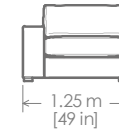

LEFT ARM CHAIR
SILLON BRAZO IZQ