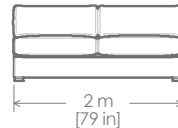

ARMLESS LOVESEAT
LOVESEAT SIN/BZOS