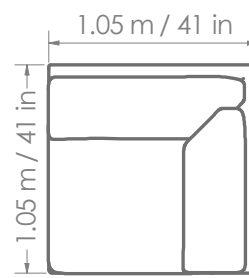

MONTERREY

MX2590

R/CORNER