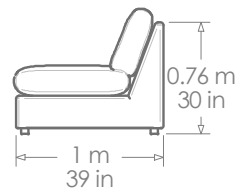

ARMLESS CHAIR
SILLON SIN/BZOS

ARMLESS CHAIR
SILLON SIN/BZOS