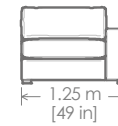

RIGHT ARM CHAIR
SILLON BRAZO DER