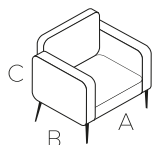

FORZA

MX3380

	<u>(2LE / 2RE) LOVESEAT CON BRAZO</u>		<u>(R1) ESQUINERO DIAMANTE</u>		<u>(BLS / BRS) BUMPER CHAISE</u>	
	cm	in	cm	in	cm	in
A	175	69	119	47	137	54
B	96	38	119	47	96	38
C	77	31	77	31	77	31